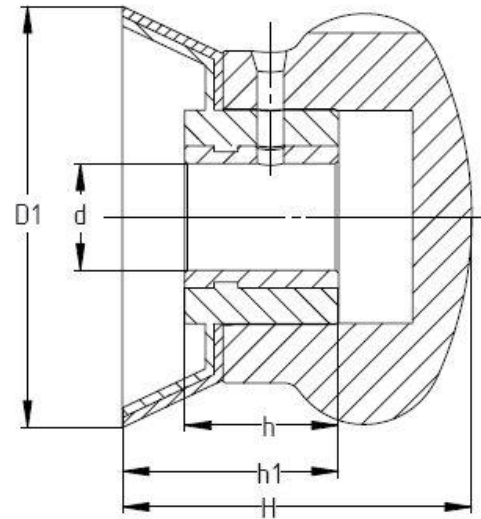

Bonsheng Trade Co.,Ltd

BS-100529 Slice Handle (Knob)

Material: Bakelite

Color: Black

Main Insert: Copper

Bonsheng	D	D1	d	h	h1	H
BS-10052970	70	71	M18	26	36.5	59

(订货示例)Order: BS-10052970-M18