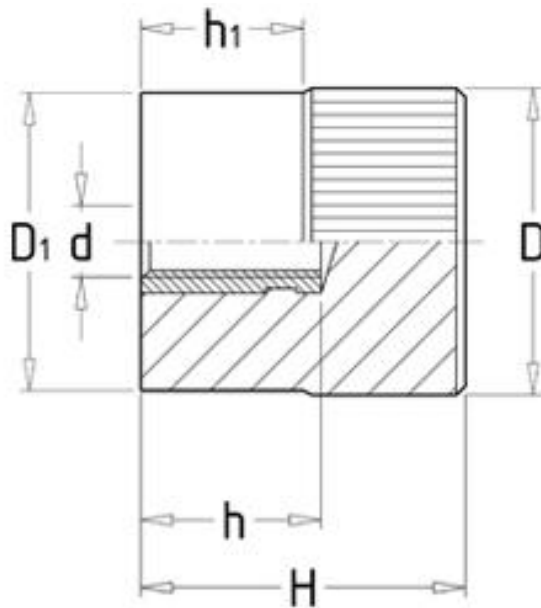

Bonsheng Trade Co.,Ltd

BS-100526 Fine Line Handle

Material: Bakelite

Color: Black

Main Insert: Galvanized Steel, Copper

Bonsheng	D	D1	H	h1	d	h
BS-10052625	25	22.5	26	13	M8	16
BS-10052635	35	32	36	18	M10	18
BS-10052650	50	22	25	10	M12	25