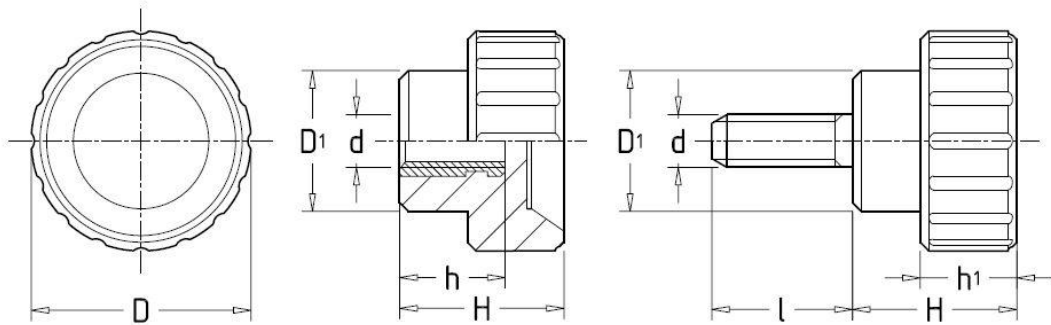

Bonsheng Trade Co.,Ltd

BS-100525 Striped Knob

Material: ABS

Color: Black

Main Insert: Galvanized Steel,Copper

Bonsheng	D	H	d	h	h1	l
BS-10052520	20	15	M5	8	6	10,15,20
BS-10052525	25	18	M6	10	6	10,15,20,25
BS-10052532	32	24	M8	15	10	20,25,30
BS-10052540	40	25	M10	18	10	16