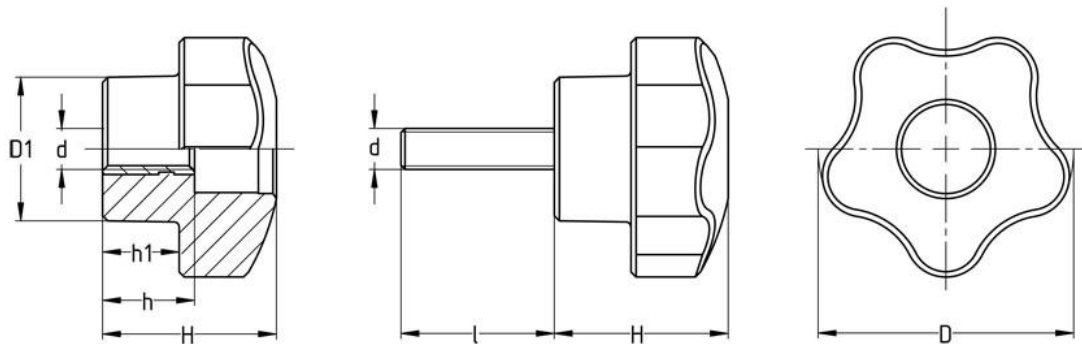

Bonsheng Trade Co.,Ltd

BS-100523 Five arm Handle

Material: ABS

Color: Black

Main insert: Galvanized steel, copper

Bonsheng	D	d	H	D1	h	l
BS-10052332	32	M6	23	15	12	20,25...45
BS-10052340	40	M8	27	18	20	15,20...50
BS-10052350	50	M10	32	20	24	15,20...50
BS-10052363	63	M16	38	22	25	20,25...65

(订货示例) Order Example:BS-10052340-M8