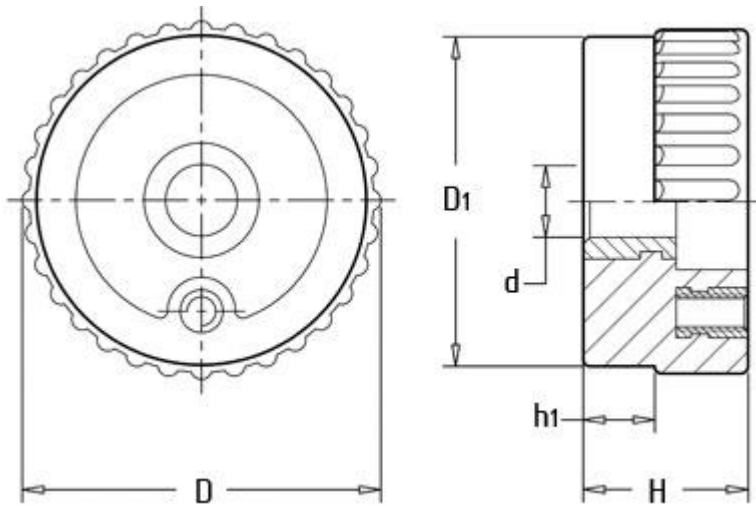

Bonsheng Trade Co.,Ltd

BS-W021 Fine Dial Handwheel

Material: Bakelite, Plastic

Color: Black

Bonsheng	d	D	D1	H	h1
BS-W02150	M10	50	48	23	10
BS-W02165	M10	65	60	23	10
BS-W02180	M10	80	74	28	12

(订货示例) Order Example: BS-W02150-M10