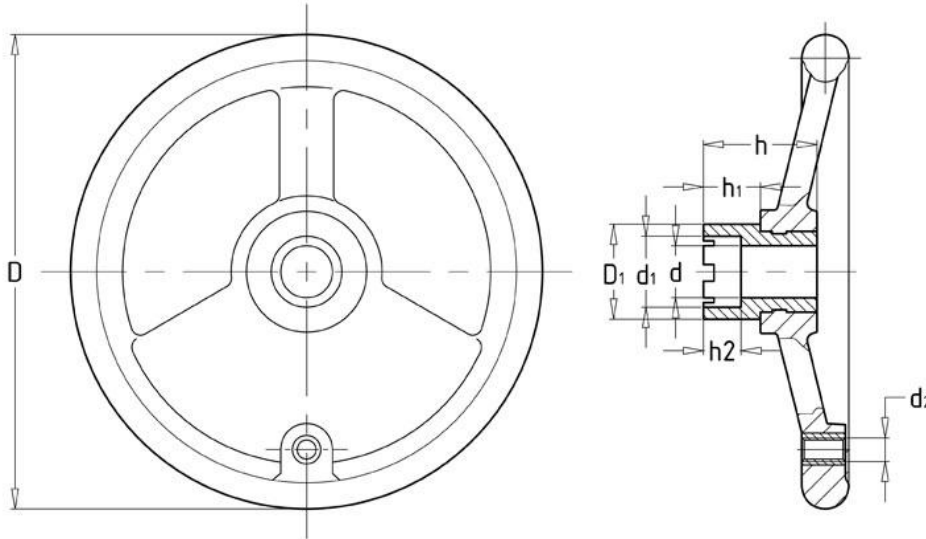

Bonsheng Trade Co.,Ltd

BS-W020 Milling Machine Handwheel

Material: Bakelite

Color: Black

Main Insert: Steel

Quoted Standard: Z52-2

| Bonsheng | d | D1 | D | h1 | h2 | H | h | d2 | d1 |
|------------|----|----|-----|----|----|----|----|-----|----|
| BS-W020200 | 22 | 40 | 200 | 26 | 15 | 28 | 50 | M10 | 30 |
| BS-W020250 | 22 | 40 | 250 | 26 | 15 | 31 | 50 | M10 | 30 |

(订货示例)Order Example: BS-W020200-30