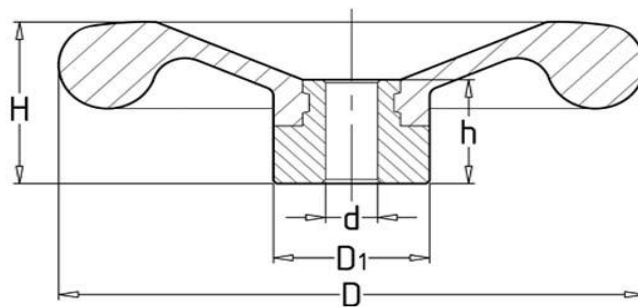

Bonsheng Trade Co.,Ltd

BS-W019 Offset Press Handwheel

Material: Bakelite

Color: Black

Bonsheng	d	H	D1	D	h
BS-W019180	15, 18	55	42	180	按安装要求

(订货示例) Order Example: BS-W019180-15

注：胶印机手轮是胶印机专用手轮，可根据使用要求，变换孔径大小和形式。

According installation requirments, the hole diameter and form can be changed.