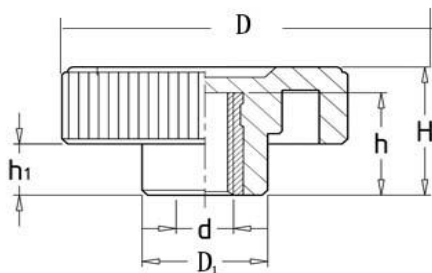

Bonsheng Trade Co.,Ltd

BS-W017 Fine-tuning Handwheel

Material: PA66

Color: Black

Main Insert: Copper

Bonsheng	d	D	L	h1	H
BS-W01750	6	50	19	8	25
BS-W01760	8, 10	60	22	9	25

(订货示例) Order Example: BS-W01750-6