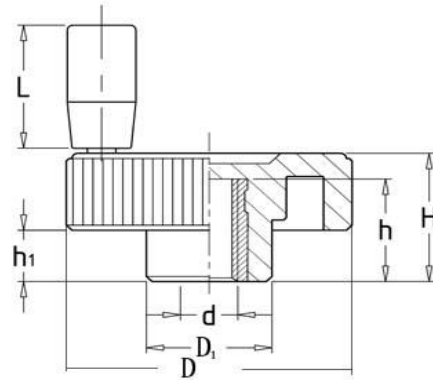

Bonsheng Trade Co.,Ltd

BS-W017 Fine-tuning Handwheel

Material: PA66

Color: Black

Main Insert: Copper

Bonsheng	d	D	L	h1	H
BS-W01750	6	50	19	8	25
BS-W01760	8, 10	60	22	9	25

(订货示例) Order Example: BS-W01750-6