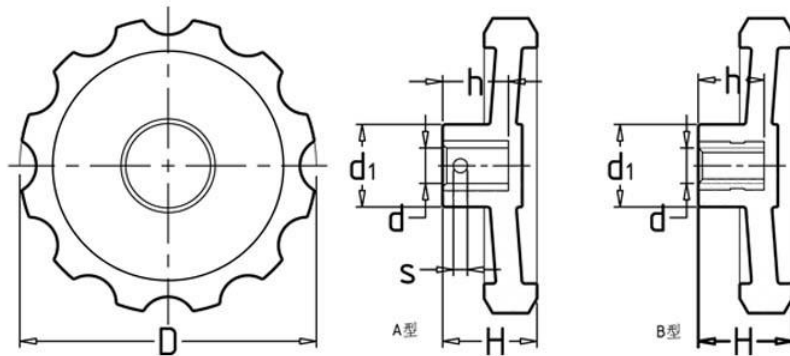

Bonsheng Trade Co.,Ltd

BS-W016 Small Corrugated Handwheel

Material:Bakelite

Color:Black

Main Insert:Steel, Copper

Quoted Standard:

JB/T7273. 1-94 GB4141. 20-84

Bonsheng	d	d1	D	H	h	S
BS-W01650	M6	16	50	16	10	3
BS-W01663	M8	19	63	24	12	3
BS-W01680	M10	24	80	23	15	3
BS-W016100	M12	28	100	28	16	4
BS-W016125	M12	35	125	34	16	4

(订货示例) Order Example: BS-W01680-M10