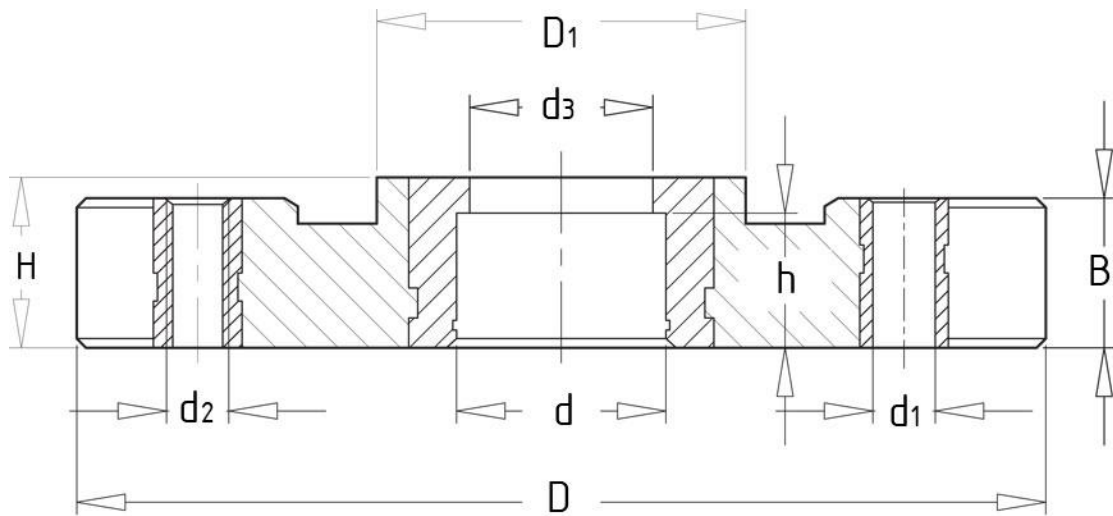

Bonsheng Trade Co.,Ltd

BS-W015 Plane Handwheel

Material: Bakelite

Color: Black

Main Insert: Steel

Quoted Standard: Z98-1

| Bonsheng | D | d | d1 | d2 | H | h |
|------------|-----|----|-----|----|----|----|
| BS-W015125 | 125 | 25 | M8 | 10 | 16 | 16 |
| BS-W015140 | 140 | 35 | M10 | 11 | 25 | 29 |

(订货示例) Order Example: BS-W015125-25