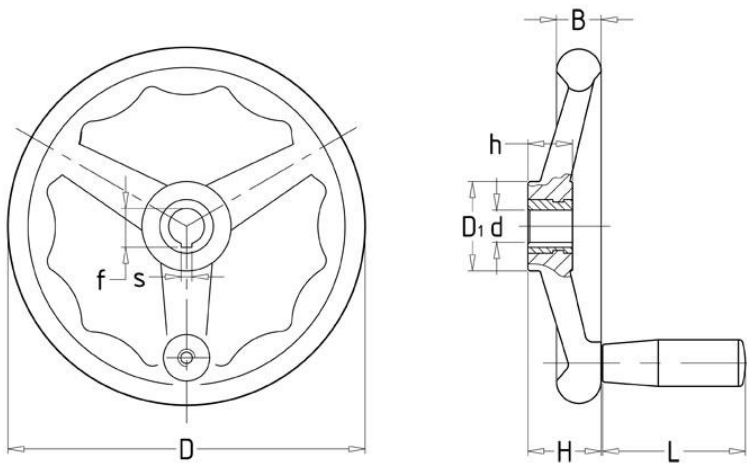

## BS-W014 Corrugated Round Handwheel

**Material: Bakelite**

**Color: Black**

**Main Insert: Steel**

**Quoted Standard: JB/T7273.3-94  
GB4141.22-84**

Bonsheng	D	d	D1	H	L	h	B	d1
BS-W014160	160	16	65	41	80	28	30	M10
BS-W014200	200	18	50	30	80	20	22	M10
BS-W014250	250	15,25	60	38	80	25	27	M10

(订货示例)Order Example: **BS-W014200-18**