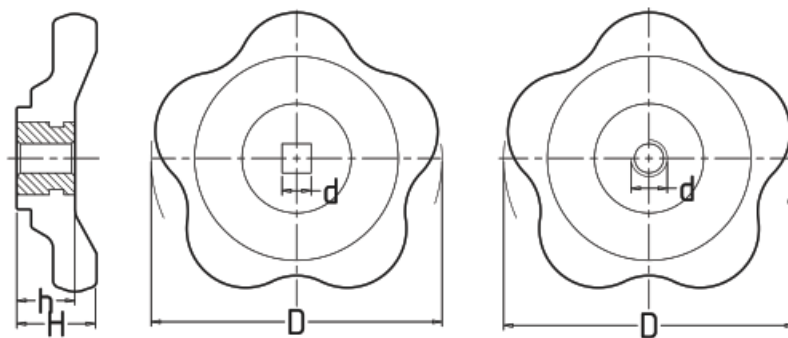

Bonsheng Machinery Accessories Co., Ltd

Dishing Type Knob HK100519

MATERIAL:

Bakelite

SURFACE:

Satin.

COLOUR:

Black .

MAIN INSERT:

Threaded female brass insert or square smooth hole.

A型 (方孔)

B型(螺纹孔)

ART	d(B)	d(A)	D	H	h
HK100519060	M6	6*6	60	20	13
HK100519075	M7	7*7	75	22	16
HK100519080	M8	8*8	80	24	16
HK100519100	M9	9*9	100	26	15