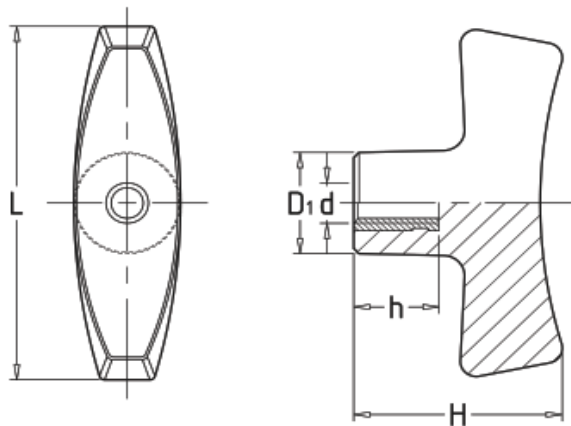

Bonsheng Machinery Accessories Co., Ltd

T Knob HK100517

MATERIAL:

Plastic

SURFACE:

Satin.

COLOUR:

Black.

Yellow..

MAIN INSERT:

Brass blind threaded bush.

SPECIAL REQUESTS:

It is possible to supply the inserts in different materials on request and for quantities.

ART	L	d	D1	d	H	h
HK100517070	70	40	16	8 M8	37.5	16