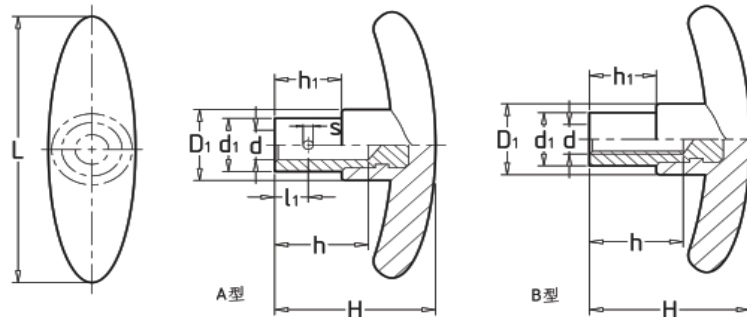

Bonsheng Machinery Accessories Co., Ltd

T Knob HK100516

MATERIAL:

Bakelite

SURFACE:

Satin.

COLOUR:

Black.

MAIN INSERT:

Brass blind bored bush.

SPECIAL REQUESTS:

It is possible to supply the inserts in different materials on request and for quantities.

ART	L	H	h l	d		h	d l	D1
HK100516070	70	40	16	8	M8	20	12	18
HK100516080	80	44	25	10	M10	25	16	22
HK100516090	90	48	28	12	M12	28	18	24