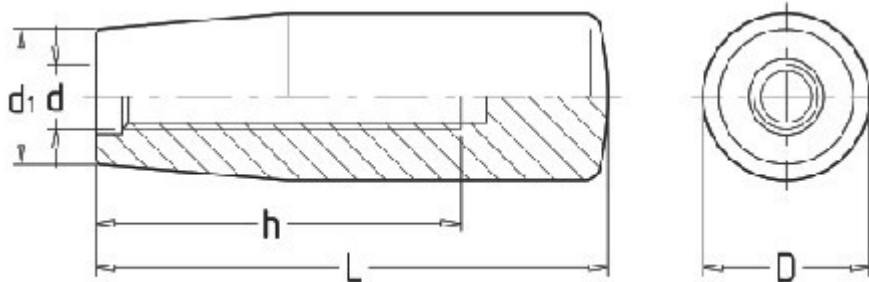

Bonsheng Machinery Accessories Co., Ltd

Long knob With Self-Fix Hole **HK100110**

MATERIAL:

Bakelite

SURFACE:

Satin.

COLOUR:

Black (RAL 9011).

HOLE :

Female smooth blind hole obtained by moulding the plastic.

Art	L	d	D	d 1	h
HK100110050	50	M6	16	12	30
HK100110063	63	M8	21	17	40
HK100110080	80	M10	26	20	55
HK100110100	100	M12	28	22	60
HK100110112	112	M16	33	24	70