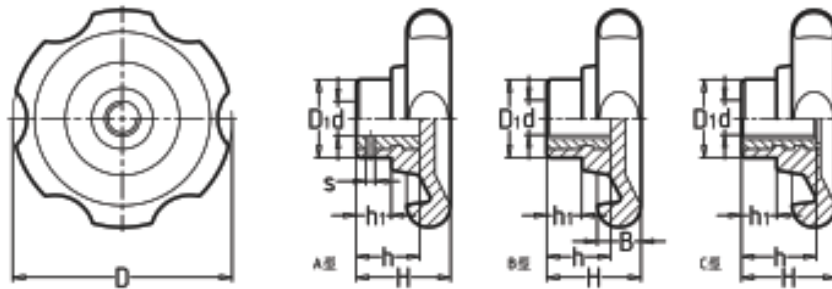

Bonsheng Machinery Accessories Co., Ltd

Small Corrugated Handwheel (lobe knob) HK100313

MATERIAL:

Bakelite

SURFACE:

Satin.

COLOUR

Black (RAL 9011).

MAIN INSERT:

Type A is self-fix hole Type B is threaded hole

Type C is thread through hole insert.

	d	D1	D	H	h	B
HK10031350	8 M8	23	50	32	25	12
HK10031363	8 M8	26	63	32	10	15
	10 M10					
	12 M12					
HK10031380	10 M10	34	80	37	12	18
	12 M12					
	M16					
HK100313100	M12	36	100	47	16	20
	16 M16					