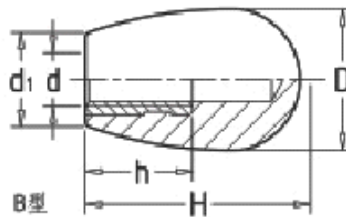

Bonsheng Machinery Accessories Co., Ltd

Short Round Handle HK100206

MATERIAL:

Bakelite

SURFACE:

Satin.

COLOUR:

Black (RAL 9011).

MAIN INSERT:

Brass blind threaded bush or brass smooth bush..

| Art | H | d | D | d 1 | h (B) | h (A) |
|-------------|----|-----|----|-----|-------|-------|
| HK100206025 | 25 | M6 | 15 | 12 | 16 | 17 |
| HK100206032 | 32 | M8 | 20 | 14 | 20 | 21 |
| HK100206040 | 40 | M10 | 26 | 17 | 20 | 30 |
| HK100206055 | 55 | M12 | 33 | 20 | 35 | 40 |
| HK100206070 | 70 | M16 | 38 | 23 | 45 | 50 |