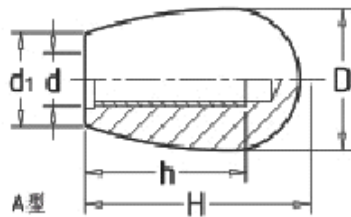

Bonsheng Machinery Accessories Co., Ltd

Short Round Handle HK100206

MATERIAL:

Bakelite

SURFACE:

Satin.

COLOUR:

Black (RAL 9011).

MAIN INSERT:

Brass blind threaded bush or brass smooth bush..

| Art | H | d | D | d 1 | h (B) | h (A) |
|-------------|----|-----|----|-----|-------|-------|
| HK100206025 | 25 | M6 | 15 | 12 | 16 | 17 |
| HK100206032 | 32 | M8 | 20 | 14 | 20 | 21 |
| HK100206040 | 40 | M10 | 26 | 17 | 20 | 30 |
| HK100206055 | 55 | M12 | 33 | 20 | 35 | 40 |
| HK100206070 | 70 | M16 | 38 | 23 | 45 | 50 |