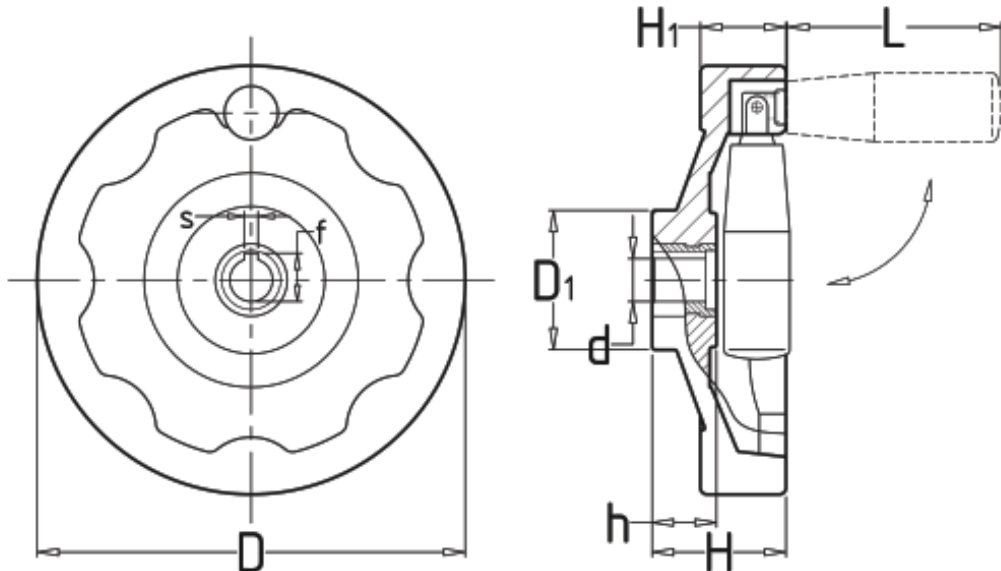

Bonsheng Machinery Accessories Co., Ltd

Solid Handwheels with Folding Handle W007

Material:

phenolic resin

Color:

Black

Special requirements:

the diameter of internal control can

Number and requirements of the custom

Art	D	D ₁	H	H ₁	d	h	f	s	L
W-007100	100	40	41	26	12	22	13.8	4	50
W-007125	125	45	44	30	12	22	13.8	4	63
W-007160	160	52	54	32	16	24	18.3	5	80
W-007200	200	60	56	34	18	29	20.8	6	100