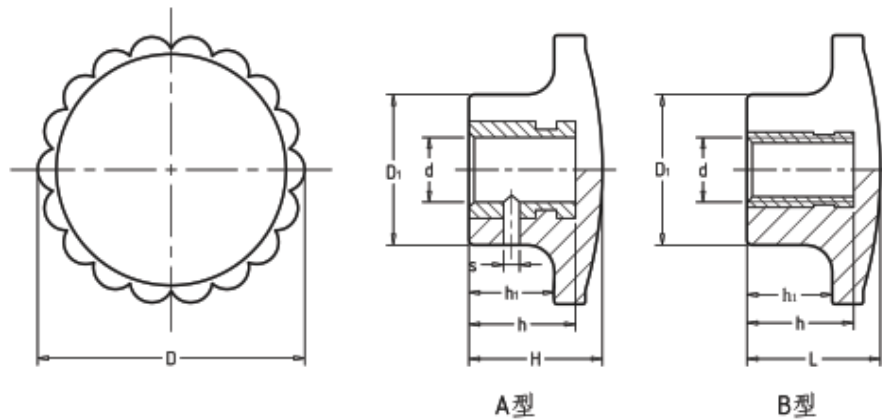

## Knurled Knob HK100515

MATERIAL:

Bakelite

SURFACE:

Satin.

COLOUR:

Black.

MAIN INSERT:

Brass right through threaded bush .

ART	D	D 1	h	h 1	d	H	s
HK100515025	2 5	1 6	1 2	1 0	6 M 6	1 7	2
HK100515032	3 2	1 8	1 6	1 1	8 M 8	1 9	3
HK100515040	4 0	2 2	1 8	1 3	1 0 M 1 0	2 1	4
HK100515050	5 0	1 7	2 0	1 6	1 2 M 1 2	2 5	4