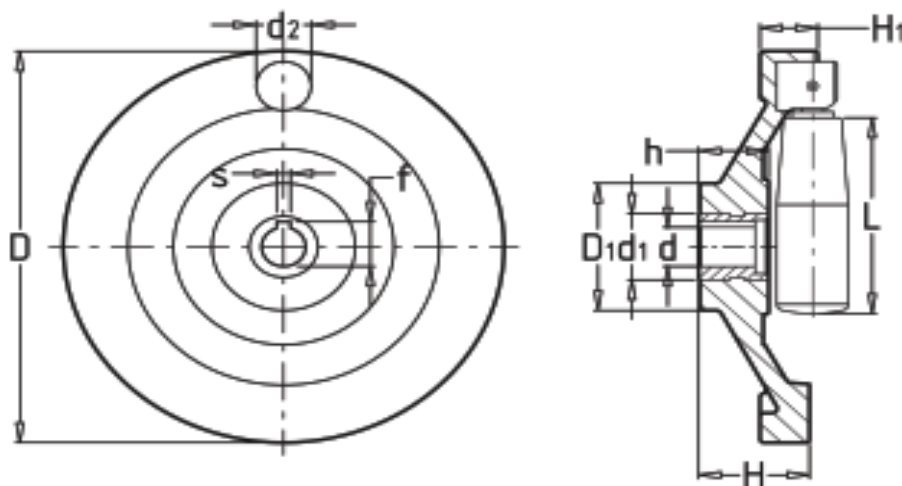

Bonsheng Machinery Accessories Co., Ltd

Full scale hand wheel with folding handle W006

Material:

phenolic resin

Color:

Black

Special requirements:

the diameter of internal control can

Number and requirements of the custom

Art	D	D ₁	H	H ₁	d	h	d ₁	L	s	d ₂
W-006100	100	40	34	18	12	22	25	50	4	16
W-006125	125	46	38	21	12	22	25	63	4	20

★Order: W-006100

+863182239799

www.bonsheng.com

+863182239699