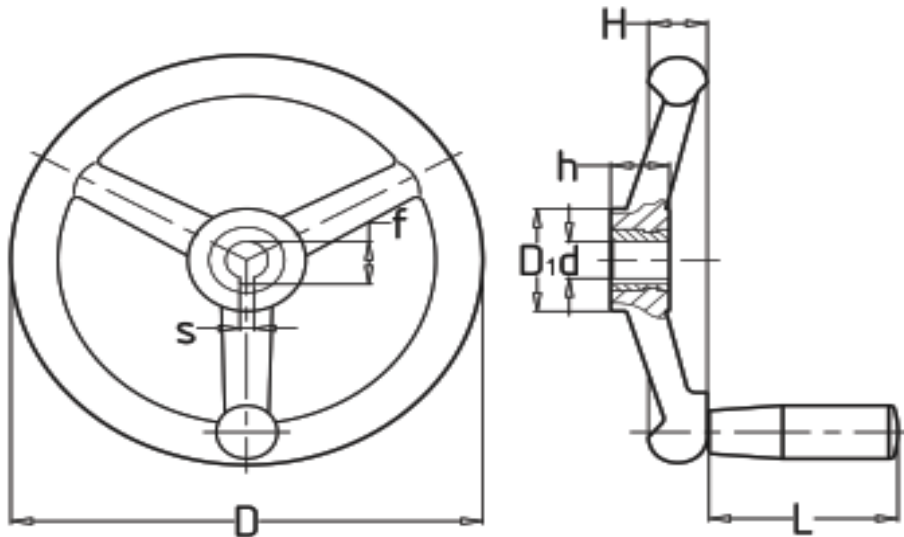

Bonsheng Machinery Accessories Co., Ltd

Handwheel with Revolving Handle W-003

MATERIAL:

Reinforced and stabilized polyamide

SURFACE:

Matte

COLOUR:

Black (RAL 9011).

Art	D	d	h	f	s	L
W003125	125	12	18	13.8	4	No handle
W003160	160	16	20	18.3	5	80
W003200	200	18	25	20.8	6	80

★Order: [w003125](#)

+863182239799

www.bonsheng.com

+863182239699

Email: sales@bonsheng.com