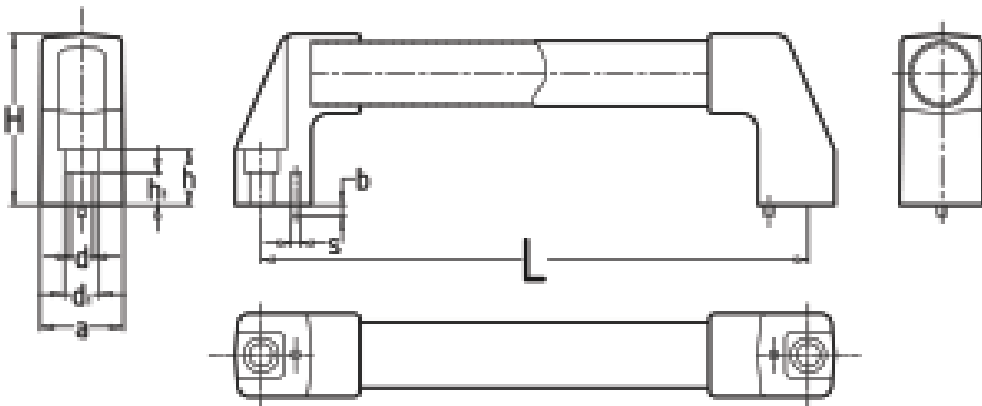

Bonsheng Machinery Accessories Co., Ltd

HANDLE WITH THROUGH HOLE H-006

Material: Round tube is stainless steel
Seat is aluminum alloy

Color: Round tube is natural
Seat is black

Special: The length of the handle can be made follow customer's order.