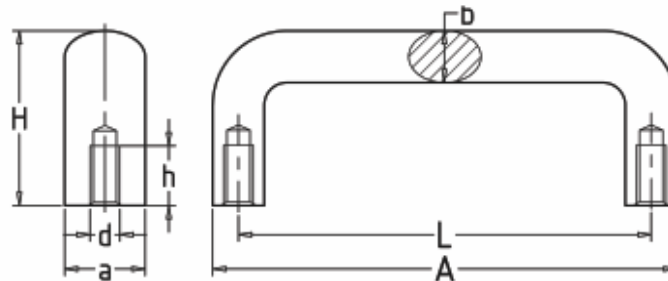

Bonsheng Machinery Accessories Co., Ltd

HANDLE WITH THREADED INSERT H-005

MATERIAL:

aluminium alloy

SURFACE:

Satin.

COLOUR:

Black (RAL 9011)